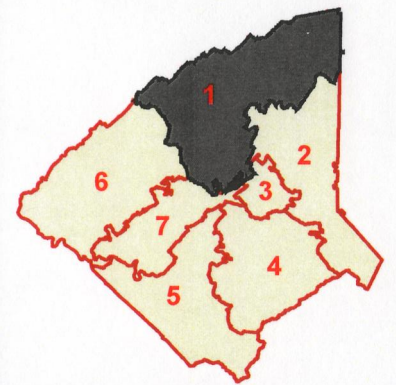

- Interstates
- U.S. Highway
- State Highway
- Local Roads
- Railroads
- Stream
- Powerline (Incomplete)
- Lakes / Rivers
- County Commission District
- Baileyton
- Greeneville
- Mosheim
- Tusculum
- County